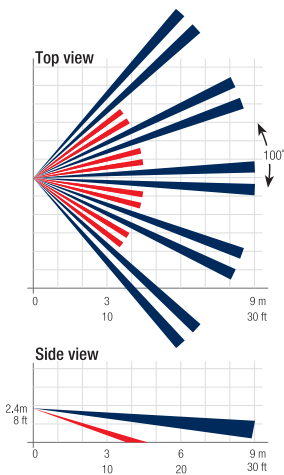

# Clip™ World's smallest high-performance PIR detectors

The Clip family packs all the performance of a full-size PIR into a tiny, elegant housing. The virtually unnoticeable Clip detectors can protect rooms up to 9m x 13.5m (30 x 45ft). Clip-4N detectors provide adjustable solid-curtain perimeter protection up to 3.6 x 6m (12 x 20ft) for securing doors, windows and corridors as well as for activating CCTV and access control systems.

## Features

- Adjustable curtain: 2, 4, 6m (6, 12, 20 ft)
- Solid-state relay for silent operation (Clip-4N)
- Alternate polarity pulse counter (Clip)
- Visible light rejection filter

| Model   | Type                 | Catalog Number |
|---------|----------------------|----------------|
| Clip    | Wide Angle PIR       | 0-1161-0       |
| Clip-4N | Curtain PIR          | 0-1164-0       |
| CB-1    | Corner mount bracket | 0-1786-0       |

### Clip - Wide Angle