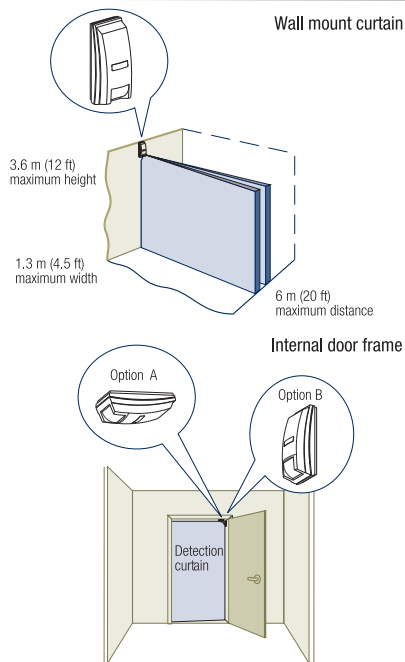

Clip-4N Curtain

CLIP