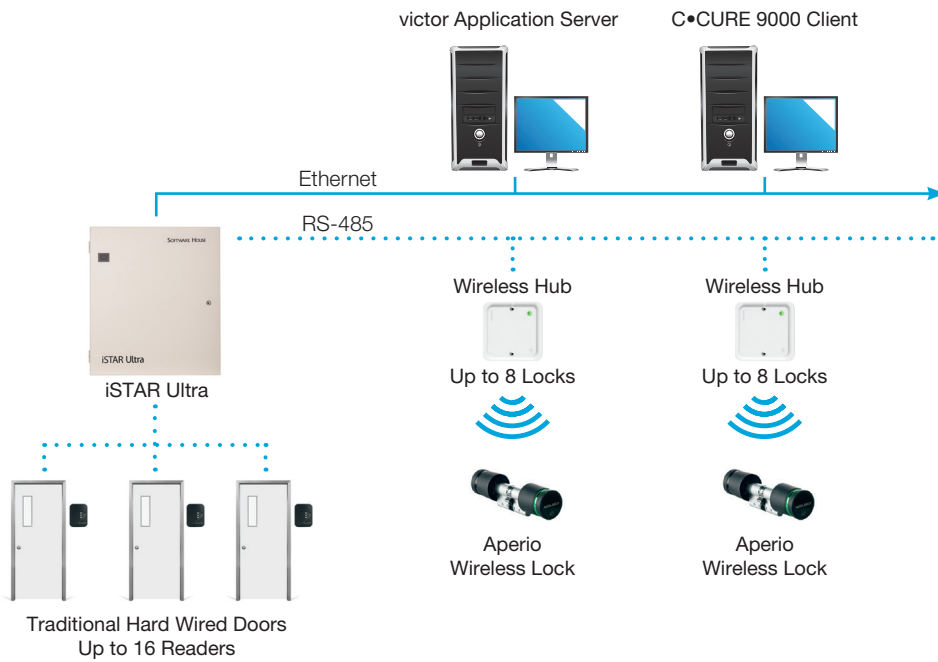

C•CURE 9000 Software Requirements

C•CURE 9000 . . . . . Version 2.30 or greater

ASSA ABLOY Aperio Support Requirements²

Software House
Controller support . . . . . iSTAR Ultra
Max # of Aperio Devices
per iSTAR Ultra . . . . . 32 (2 RS485 ports, 16 devices per port)
Max # of Aperio Hubs
per RS485 Port 15

Aperio Wireless Hub

Dimensions (H x W x D) . . . . . 82 x 82 x 37 mm (3.25 x 3.25 x 1.5 in)
Power Supply . . . . . 8 – 24V DC
Power Draw . . . . . 250 mA max, minimum 80mA at 12V DC
Wireless Operating Range . . . . . 25 m (depending on the building environment)
Wireless Transmit Power . . . . . 10 dBm/MHz
Operating Temperature . . . . . 5°C to 35°C (41°F to 95°F)
Humidity . . . . . <95% non-condensing

Aperio Features Supported³

- Online door status monitoring (select models)
- Keypad control (select models)
- Key override, deadbolt, cylinder monitoring (select models)
- Low battery, communications monitoring
- Standard clearances, custom clearances
- Clearance filtering

Wireless Lock System Layout