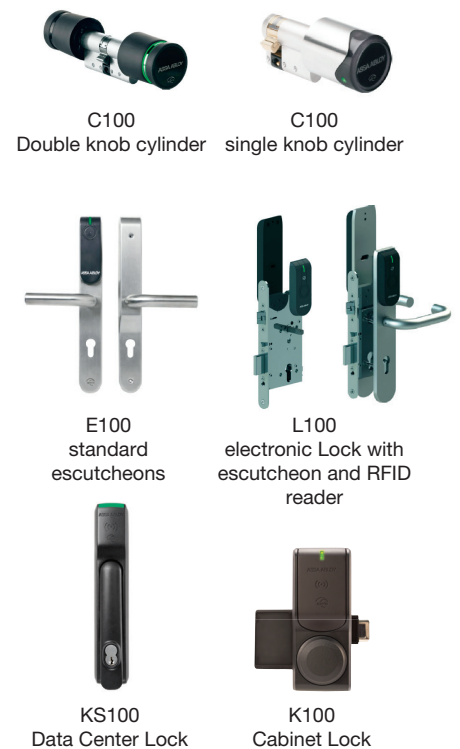

ASSA ABLOY Aperio Locks