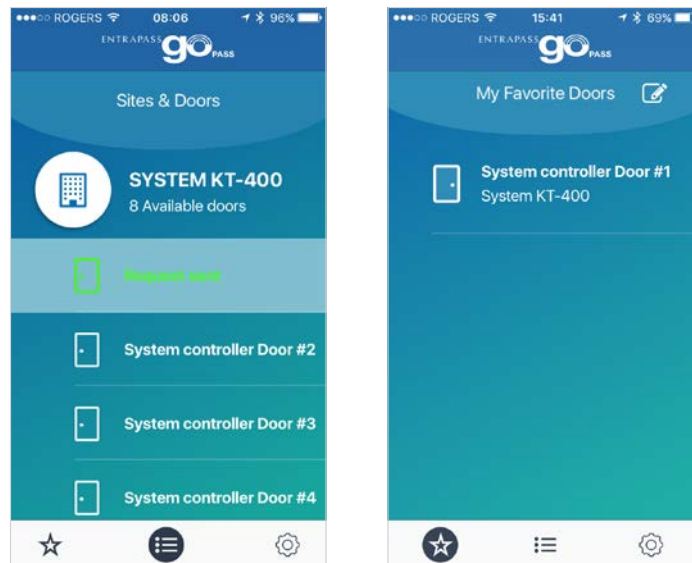

Mobile Credentials for Access Control

Pay for coffee with your phone, board an airplane with your phone...and now access secured areas with your phone and other mobile devices. EntraPass Go Pass provides access control that allows you to enter secured areas using iOS mobile, including Apple Watch, and Android devices.

EntraPass Go Pass support for Apple Watch makes credential use as simple as possible and extremely fast. Instead of searching through a bag or pocket for a smart phone, you can push a button on your watch when you enter or exit a restricted area, which only takes a few seconds.

A leap forward in convenience, EntraPass Go Pass turns your iOS or Android mobile device into an access control credential, greatly reducing the cost of access cards and providing an ideal solution for applications with high turnover.

Cost-Effective Mobile Credential

EntraPass Go Pass works with any Kantech reader within your access control system, so you never have to rip and replace readers.

Set up Favorite Doors for Fast Access

EntraPass Go Pass allows you to save doors that you access frequently into a Favorites list or in you widgets right on your mobile device without even unlocking the phone or opening the app for quick and easy access.