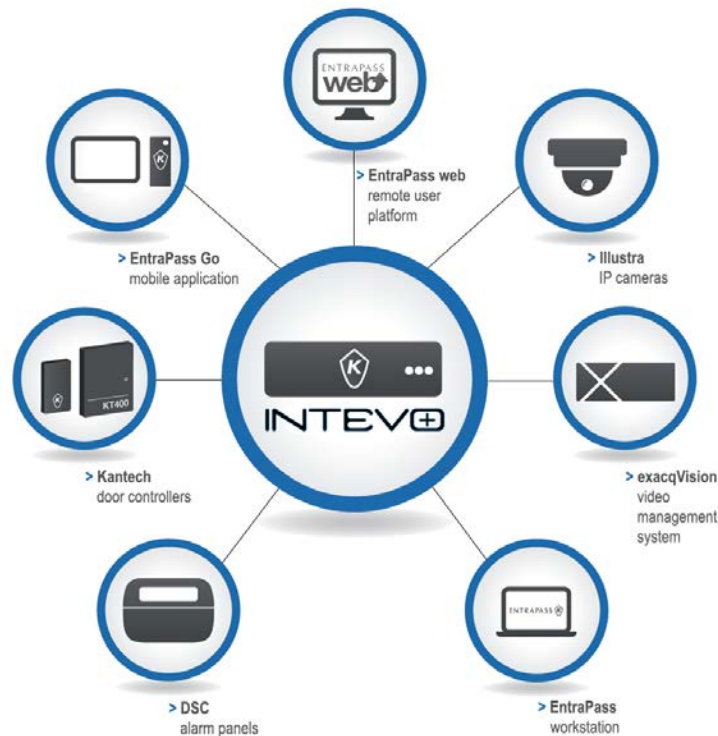

Recommended System Capacities

Recommended maximum capacities for the INTEVO server	
Card Readers	256
Card Users	10,000
Card User Access Levels	250 (per site)
Access Level Combinations	Unlimited
Schedules	100 (per site)
Holidays	366
System Operator Passwords	Unlimited
Operator Security Levels	Unlimited (pre-defined) Concurrent System
Languages	2
Multi-Site Gateways	1
Serial /USB Sites	32
Remote IP Sites	64
Concurrent EntraPass web and/or go Logins	50 (1 included with INTEVO)
Operator Workstations	20 (1 on server & 2 additional (with live video capability) licenses included with INTEVO)
IP Cameras	32

For more information on supported IP video devices, visit: <https://exacq.com/integration/ipcams/>

Integration Capabilities	
Intrusion	DSC Intrusion Panels* (HS2016, HS2032, HS2064, HS2128, PC1616, PC1832, PC1864, PC4020)
Video	exacqVision video management system, American Dynamics VideoEdge NVR and Intellex

* DSC PowerSeries is supported by Kantech. DSC PowerSeries Neo is supported by Kantech and Exacq.