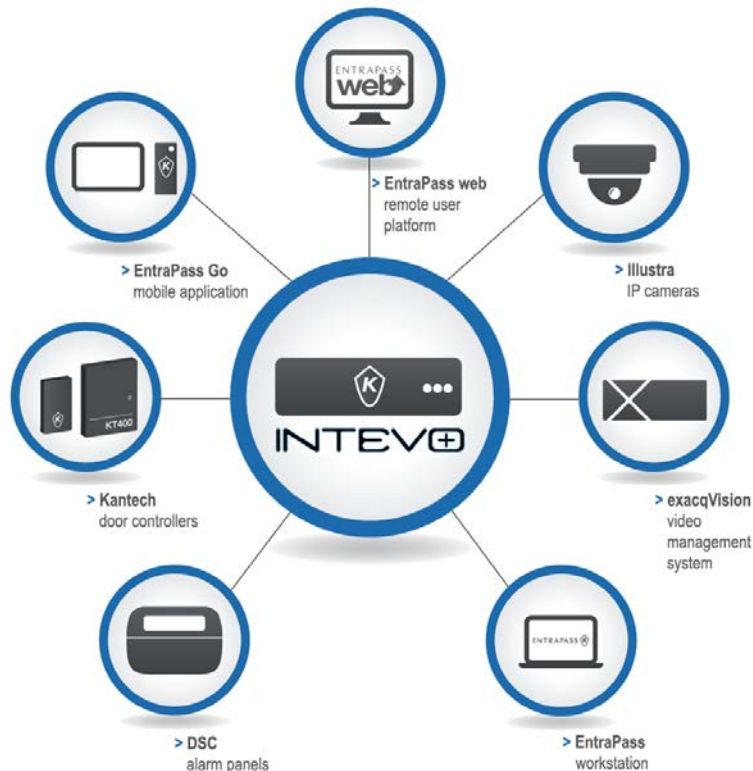

Recommended System Capacities

Recommended maximum capacities for the INTEVO server	
Card Readers	256
Card Users	10,000
Card User Access Levels	250 (per site)
Access Level Combinations	Unlimited
Schedules	100 (per site)
Holidays	366
System Operator Passwords	Unlimited
Operator Security Levels	Unlimited (pre-defined) Concurrent System
Languages	2
Multi-Site Gateways	1
Serial /USB Sites	32
Remote IP Sites	64
Concurrent EntraPass web and/or go Logins	50 (1 included with INTEVO)
Operator Workstations	20 (1 on server & 2 additional (with live video capability) licenses included with INTEVO)
IP Cameras	16

For more information on supported IP video devices, visit: <https://exacq.com/integration/ipcams/>

Integration Capabilities	
Intrusion	DSC Intrusion Panels* (HS2016, HS2032, HS2064, HS2128, PC1616, PC1832, PC1864, PC4020)
Video	exacqVision video management system, American Dynamics VideoEdge NVR and Intellex

* DSC PowerSeries is supported by Kantech. DSC PowerSeries Neo is supported by Kantech and Exacq.