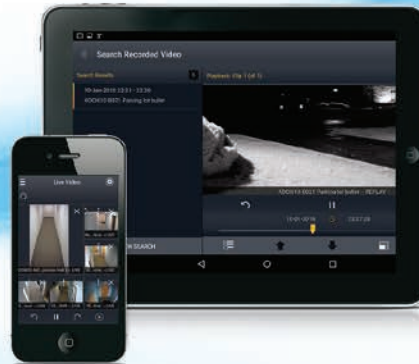

# victor

GO MOBILE APPLICATION

## System-Wide Remote Video Management with Convenience

The victor Go mobile app connects to a central application server, allowing it to be a part of the entire surveillance ecosystem. As a result, users can see all or most connected network video recorders, inherit permissions and see system events and alarms from a mobile device. Save and push content, such as still images, to other app users instantly to streamline event response while away from the command center. Features available in the full victor Video Management System are still available at your fingertips, such as Smart Search, PTZ camera control, and live video retrieval.

Save time by simply logging in to the app from an Apple or Android device to manage an incident or monitor a security operation remotely. The 64-bit video surveillance app is designed to provide the right video quality for a mobile device with minimal delay.

### FEATURES THAT MAKE A DIFFERENCE

- EFFICIENTLY MONITOR ALARMS AND EVENTS REMOTELY
- VIEW LIVE EVENTS ON-DEMAND IN MULTIPLE PANE LAYOUTS OR FIXED VIEWS
- QUICKLY NAVIGATE RECORDED VIDEO TO A SPECIFIC TIME FOR FORENSIC INVESTIGATION
- DUAL-PHASE ACKNOWLEDGEMENT SUPPORT VIA APPLICATION SERVER
- INSTANTLY CONTROL PTZ CAMERAS WITH INTUITIVE ACTIONS STANDARD TO SMART DEVICES
- STREAM RECORDED AND LIVE VIDEO WITH MINIMAL LAG TIME