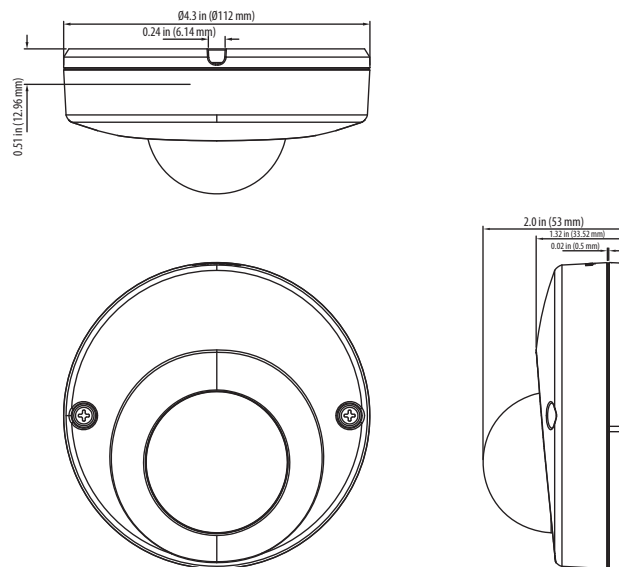

## Specifications

Operational	
Video Compression	H.264 / H.264+ IntelliZip / H.265 / MJPEG / H.265+ IntelliZip
Max Frame Rate	30ips @ 3MP, 60ips @ 2MP
Resolution & Aspect Ratio	<b>3MP Only:</b> 2048 x 1536 (QXGA) 4:3 1920 x 1080 (1080p) 16:9 1664 x 936 16:9 1280 x 720 (720p) 16:9 1024 x 576 (PAL+) 16:9 640 x 360 (mHD) 16:9 480 x 360 4:3 384 x 288 4:3 640 x 360 (mHD) 16:9 480 x 360 4:3 384 x 288 4:3
Video Streams	Triple
Imager	Progress Scan RGB CMOS 1/2.8"
Image Orientation Settings	None, Mirror, Flip, Flip and Mirror, Corridor (rotate 90° right or left)
Lens Type	Fixed
Focal Length	2.8 mm
Field of View (H/V)	<b>2MP:</b> 104° / 54° <b>3MP:</b> 104° / 77°
Aperture	F1.8
Minimum Illumination Color	0.01 Lux, 1/4s, 30%, AGC
Wide Dynamic Range	Dual Exposure, True WDR 120 dB Technologies
Day/Night	Soft Day/Night
ONVIF-Compliant	Profile S
Motion Detection Zones	3
Blur Detection Zones	Yes
Privacy Zones	9
Simultaneous Users	5

## Accessories

Accessory Type	Image	Model Number	Description	Dimensions	Color
Pendant Cap		ADC16MPCAPIW	Pendant Cap: Indoor, White	Ø5.2 x 2.2 x 5.8 in (Ø131 x 55 x 147.4 mm)	RAL 9003
Gooseneck Arm		ADLOMARM	For use with Pendant Cap	4.4 x 8.78 x 4.4 in (112.5 x 222.9 x 112.5 mm)	RAL 9003
Outside Corner Mount Adapter		ADCDMPOLE	For use with Pendant Cap and Gooseneck Arm	Wraps around pole	RAL 9003
Pole Mount Adapter		ADCDMCRNRO	For use with Pendant Cap and Gooseneck Arm	5.18 x 7.58 in (131.5 x 192.5 mm)	RAL 9003