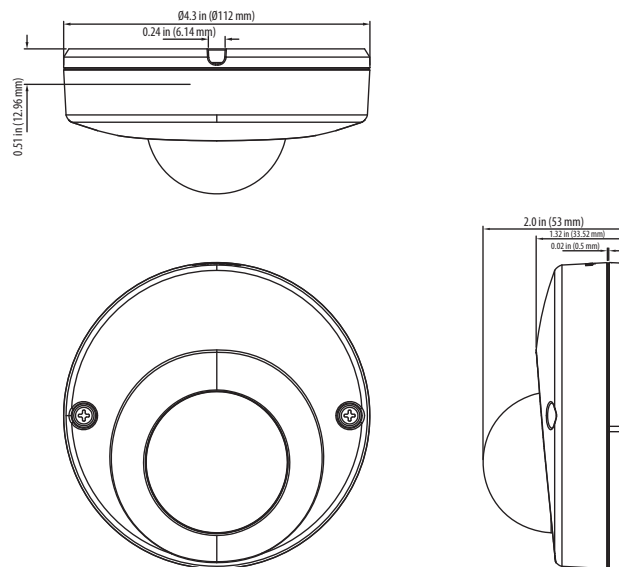

Specifications

Operational	
Video Compression	H.264 / H.264+ IntelliZip / H.265 / MJPEG / H.265+ IntelliZip
Max Frame Rate	30ips @ 3MP, 60ips @ 2MP
Resolution & Aspect Ratio	3MP Only: 2048 x 1536 (QXGA) 4:3 1920 x 1080 (1080p) 16:9 1664 x 936 16:9 1280 x 720 (720p) 16:9 1024 x 576 (PAL+) 16:9 640 x 360 (mHD) 16:9 480 x 360 4:3 384 x 288 4:3 640 x 360 (mHD) 16:9 480 x 360 4:3 384 x 288 4:3
Video Streams	Triple
Imager	Progress Scan RGB CMOS 1/2.8"
Image Orientation Settings	None, Mirror, Flip, Flip and Mirror, Corridor (rotate 90° right or left)
Lens Type	Fixed
Focal Length	2.8 mm
Field of View (H/V)	2MP: 104° / 54° 3MP: 104° / 77°
Aperture	F1.8
Minimum Illumination Color	0.01 Lux, 1/4s, 30%, AGC
Wide Dynamic Range	Dual Exposure, True WDR 120 dB Technologies
Day/Night	Soft Day/Night
ONVIF-Compliant	Profile S
Motion Detection Zones	3
Blur Detection Zones	Yes
Privacy Zones	9
Simultaneous Users	5

Pro 2MP & 3MP Compact Mini-Dome

Accessories

Accessory Type	Image	Model Number	Description	Dimensions	Color
Pendant Cap		ADC16MPCAPIW	Pendant Cap: Indoor, White	Ø5.2 x 2.2 x 5.8 in (Ø131 x 55 x 147.4 mm)	RAL 9003
Gooseneck Arm		ADLOMARM	For use with Pendant Cap	4.4 x 8.78 x 4.4 in (112.5 x 222.9 x 112.5 mm)	RAL 9003
Outside Corner Mount Adapter		ADCDMPOLE	For use with Pendant Cap and Gooseneck Arm	Wraps around pole	RAL 9003
Pole Mount Adapter		ADCDMCRNRO	For use with Pendant Cap and Gooseneck Arm	5.18 x 7.58 in (131.5 x 192.5 mm)	RAL 9003