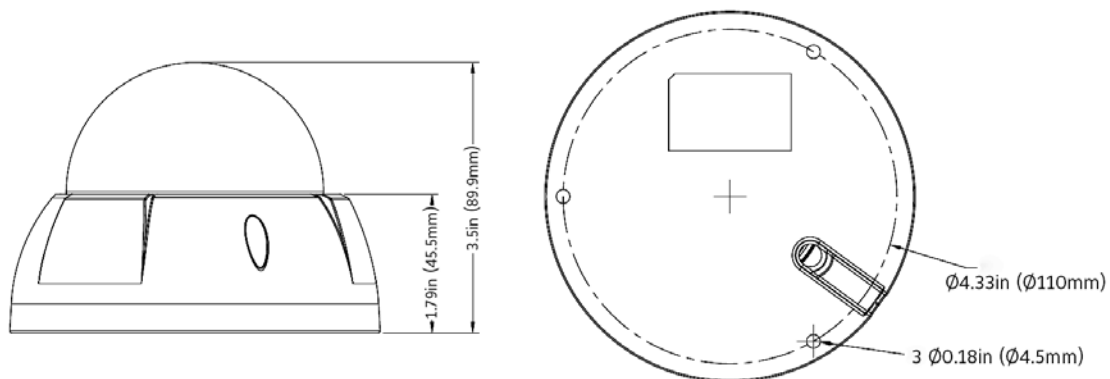

Specifications

Camera	
Image Sensor	1/2.7" 2.1 Megapixel CMOS
Effective Pixels	1928(H) x 1088 (V)
Electronic Shutter	1/3s ~ 1/300,000s
Video Frame Rate	25/30/50/60fps@720P; 25/30fps@1080P
Synchronization	Internal
Mini. Illumination	0.03Lux/F1.4, 0Lux IR on
Video Output	1-channel BNC HDCVI high definition video output & CVBS standard definition video output
Camera Features	
Max. IR LEDs Length	30m, Smart IR
Day/Night	Auto (ICR)/ Color / B/W
Backlight Compensation	120dB True WDR
Noise Reduction	2D/3D
OSD Menu	Multi-language
Lens	
Focal Length	2.7 ~ 12mm
Angle of View	H: 99° - 37°
Lens Type	Motorized/Fixed Iris
Mount Type	Ø 14
General	
Power Supply	24VAC, 12VDC ± 25%
Power Consumption	Max 5W
Working Environment	-30° C ~ +60° C / 22° F ~ 140° F / Less than 95%RH (no condensation)
Transmission Distance	Over 500m via 75-3 coaxial cable
Ingress Protection	IP67
Dimensions (W x D x H)	Ø 122mm x 89mm (4.8 x 3.5 in)
Weight	0.45kg (.99lbs)
Material	Metal