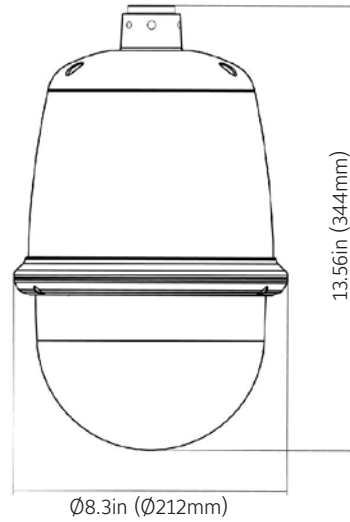

Flex IR PTZ

Flex Bubble PTZ

Accessories

Accessory Type	Image	Model Number	Description	Dimensions	Color
Recessed Mount		IFPTZWRECM2	Recessed mount for indoor or outdoor Flex IR PTZ and Flex Bubble PTZ	Ø13.5 x 8.9 in (Ø342 x 227 mm)	RAL 9003 (Trim)
Ceiling Mount		IFIRPTZC2X2	Ceiling Mount Adapter Tile for use with IFIRPTZWRECM2	23.8 x 23.8 in (605 x 605 mm)	SHERWIN WILLIAMS 3HWT2-9002
Wall Mount		RHOSW	Short wall mount with end cap. For use with RHOWPA pole strap adapter and RHOWCA corner bracket adapter	With Dome Installed 14 x 9 x 11 in (366 x 218 x 282 mm)	RAL 9003
Wall Mount		RHOLW	Long wall mount with end cap	With Dome Installed 14 x 9 x 23 in (366 x 218 x 587 mm)	RAL 9003
Over the Roof Mount		RHOTR	Affixes directly to vertical roof wall or parapet, positions dome away from wall	43 x 10 x 19 in (1098 x 243 x 473 mm)	RAL 9003