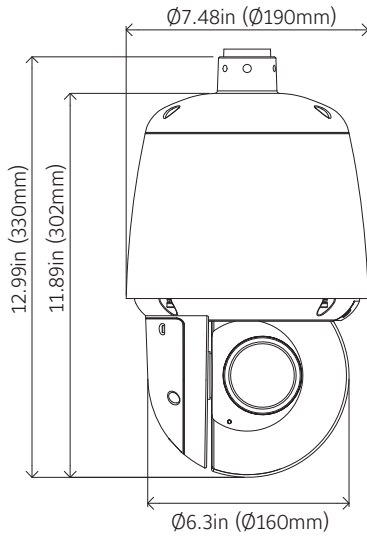

Flex IR PTZ

Flex Bubble PTZ

Accessories

Accessory Type	Image	Model Number	Description	Dimensions	Color
Recessed Mount		IFPTZWRECM2	Recessed mount for indoor or outdoor Flex IR PTZ and Flex Bubble PTZ	Ø13.5 x 8.9 in (Ø342 x 227 mm)	RAL 9003 (Trim)
Ceiling Mount		IFIRPTZC2X2	Ceiling Mount Adapter Tile for use with IFIRPTZWRECM2	23.8 x 23.8 in (605 x 605 mm)	SHERWIN WILLIAMS 3HWT2-9002
Wall Mount		RHOSW	Short wall mount with end cap. For use with RHOWPA pole strap adapter and RHOWCA corner bracket adapter	With Dome Installed 14 x 9 x 11 in (366 x 218 x 282 mm)	RAL 9003
Wall Mount		RHOLW	Long wall mount with end cap	With Dome Installed 14 x 9 x 23 in (366 x 218 x 587 mm)	RAL 9003
Over the Roof Mount		RHOTR	Affixes directly to vertical roof wall or parapet, positions dome away from wall	43 x 10 x 19 in (1098 x 243 x 473 mm)	RAL 9003