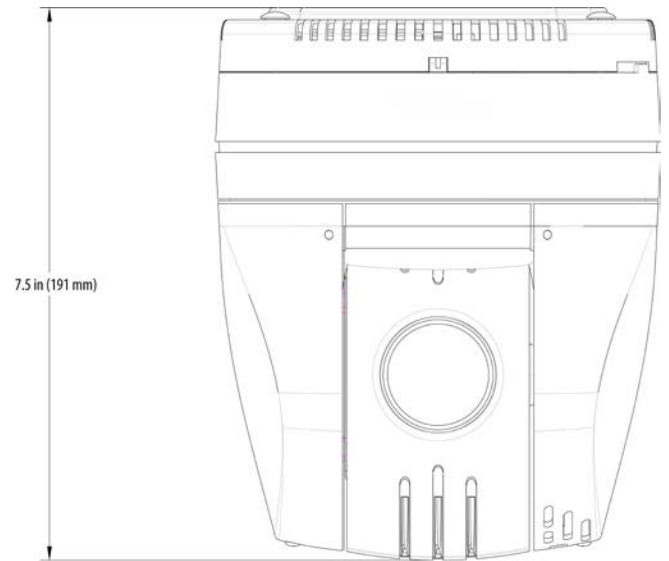

*Vandal and Non-Vandal models utilize different bubble material but are the same dimensions.

Outdoor Pro 2MP PTZ

Indoor Pro 2MP PTZ

Accessories

Accessory Type	Image	Model Number	Description	Dimensions	Color
Wall Mount		RHOSW	Short wall mount with end cap. For use with RHOWPA pole strap adapter and RHOWCA corner bracket adapter	With Dome Installed 14 x 9 x 11 in (366 x 218 x 282 mm)	RAL 9003
Wall Mount		RHOLW	Long wall mount with end cap	With Dome Installed 14 x 9 x 23 in (366 x 218 x 587 mm)	RAL 9003
Over the Roof Mount		RHOTR	Affixes directly to vertical roof wall or parapet, positions dome away from wall	43 x 10 x 19 in (1098 x 243 x 473 mm)	RAL 9003
Over the Roof Floor Mount		ROTRF	Enables RHOTR over-the-roof mount to be installed on horizontal and vertical roof/parapet surfaces	15 x 10 x 10 in (369 x 240 x 240 mm)	RAL 9003
Corner Bracket Adapter		RHOWCA	Enables long and short wall mounts (RHOSW and RHOLW) to affix to outside corners	7 x 8 x 5 in (185 x 210 x 125 mm)	RAL 9003