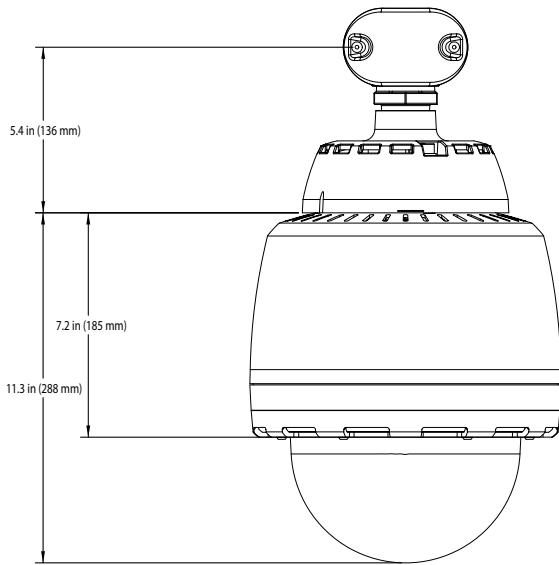

*Vandal and Non-Vandal models utilize different bubble material but are the same dimensions.

Outdoor Pro 2MP PTZ

Indoor Pro 2MP PTZ

Accessories

Accessory Type	Image	Model Number	Description	Dimensions	Color
Wall Mount		RHOSW	Short wall mount with end cap. For use with RHOWPA pole strap adapter and RHOWCA corner bracket adapter	With Dome Installed 14 x 9 x 11 in (366 x 218 x 282 mm)	RAL 9003
Wall Mount		RHOLW	Long wall mount with end cap	With Dome Installed 14 x 9 x 23 in (366 x 218 x 587 mm)	RAL 9003
Over the Roof Mount		RHOTR	Affixes directly to vertical roof wall or parapet, positions dome away from wall	43 x 10 x 19 in (1098 x 243 x 473 mm)	RAL 9003
Over the Roof Floor Mount		ROTRF	Enables RHOTR over-the-roof mount to be installed on horizontal and vertical roof/parapet surfaces	15 x 10 x 10 in (369 x 240 x 240 mm)	RAL 9003
Corner Bracket Adapter		RHOWCA	Enables long and short wall mounts (RHOSW and RHOLW) to affix to outside corners	7 x 8 x 5 in (185 x 210 x 125 mm)	RAL 9003