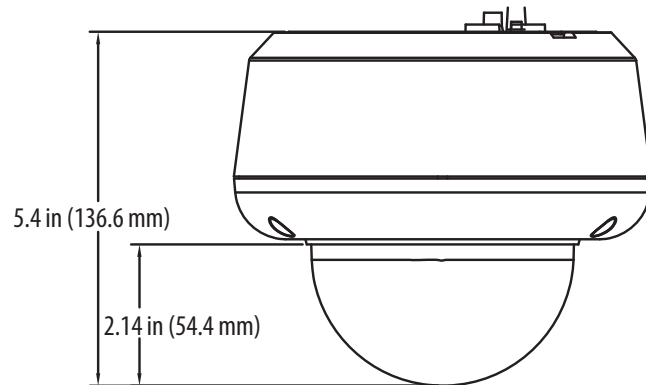

Outdoor Pro Mini-Dome

Accessories

Accessory Type	Image	Model Number	Description	Dimensions	Color
Pendant Cap		ADCi6DPCAPOW ADCi6DPCAPOB ADCi6DPCAPIW ADCi6DPCAPIB	Pendant Cap: Indoor/Outdoor, White/Black	Outdoor Ø5.8 x 2.2 x 5.8 in (Ø148 x 55 x 147.4 mm) Indoor Ø5.2 x 2.2 x 5.8 in (Ø131 x 55 x 147.4 mm)	RAL 9003 RAL 9017
Wall Mount		ADCi6WALLBK ADCi6WALLWK	Wall Mount Kit: Indoor/Outdoor, White/Black	6.3 x 3.3 x 9.1 in (160.5 x 83 x 230.5 mm)	RAL 9003 RAL 9017