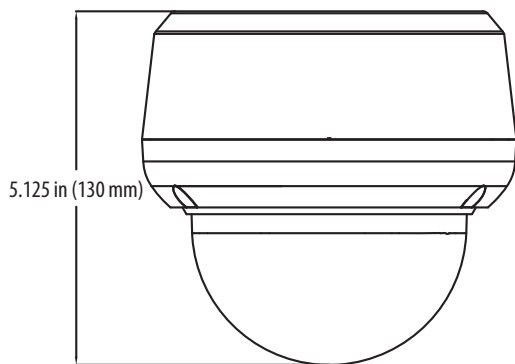

Weight	2.20 lbs (1 kg)	3.97 lbs (1.8 kg)
Housing Color	RAL 9003 - Signal White	
Operating Temperature	14° to 122°F (-10° to 50°C)	PoE: -22° to 122°F (-30° to 50°C) 24VAC: -40° to 122°F (-40° to 50°C) Extended Temperature: 140°F (60°C) for 4 hours a day with IR illuminators OFF1
Humidity	Up to 95% RH Non-Condensing	
Vandal Resistant	IK10	
Outdoor Rating	N/A	IP66
Plenum Rating	Yes	N/A
Regulatory		
Safety	UL 60950-1; CAN/CSA-C22.2 No. 60950-1; EN 60950-1	
Emissions	FCC Part 15 Class A; CE EN55032 Class A; AS/NZS CISPR 32 Class A; ICES-003/NMB-003 Class A	
Immunity	EN55024; EN50130-4	
Environment	RoHS; WEEE	

Indoor Pro Mini-Dome