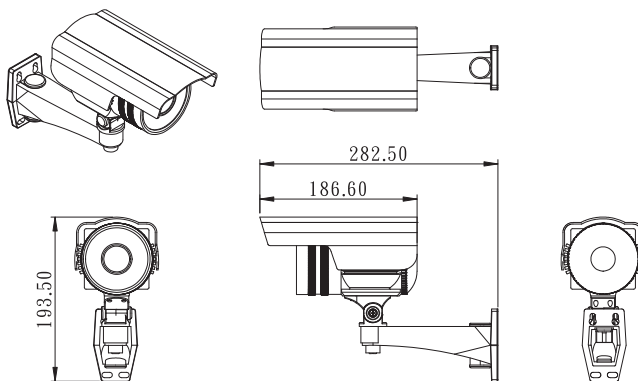

Controls

AGC ..... 44.8 dB
AES ..... 1/60-1/10000 (NTSC);
                                                                  1/50-1/10000 (PAL)
BLC ..... Full range
White Balance ..... Auto, Manual, Push, Push Lock,
                                                                  User 1, 2
Auto White Balance Range ..... 1800K-10500K (normal)
Day/Night ..... True Day Night (auto, color, b/w)
Brightness 0-255
Sharpness 0-255
Motion ..... 4 areas
Privacy Zones ..... 15 programmable
Noise Reduction ..... 2D DNR, 3D motion adaptive (0-255)

IR Optimizer ..... On/Off
IR Wavelength and Range 850nm/50M
Mirror ..... Horizontal and vertical
On-screen Display ..... Camera name

Connectors

Video Output ..... Composite
Power input ..... DIN

Electrical

Voltage ..... DC 10.8V-13.3V, AC 19.2V-28.8V
Power Consumption ..... 2.2W; 7W (max.) when True Day/Night on

Mechanical

Dimensions (D x L) ..... 84.5 x 186.5 (33.3 x 7.34 in)
Weight ..... 1220g (2.69 lbs)
Housing Material ..... Aluminum
Housing Color ..... Silver (RAL 9022, Pantone® 877C)

Environmental

Operational Temperature ..... -10°C to 50°C (14°F to 122°F)
Storage Temperature ..... -20°C to 60°C (-4°F to 140°F)
Relative Humidity ..... 90% (non-condensing)

Regulatory

IP Rating IP66
Emissions ..... FCC: Part 15, Class B
                                                                  CE: EN61000, Class B
Immunity ..... CE: EN50130-4
Safety ..... NTSC: UL60950 and CSAC22.2 No. 60950
                                                                  PAL: IEC60950

Outdoor Bullet Dimension

Ordering Information

Brand	Camera	Series	Bullet	Color	Environment	Lens	Infrared	Format
AD	CA	55	B	W = Silver	O = Outdoor	3 = 9-22mm Varifocal 4 = 2.8-10mm Varifocal	R	N = NTSC P = PAL

Related Products

Approvals