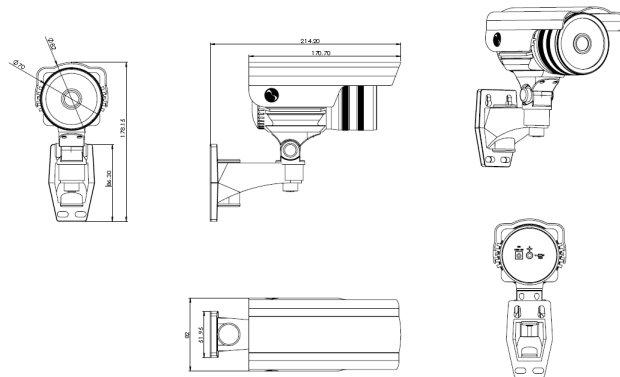

Controls

AGC	Low, Middle, High, Off
AGC Dynamic Range	70 IRE-100 IRE
AES	Auto luminance control 1/60-1/100000 sec. max. (NTSC) Auto luminance control 1/50-1/100000 sec. max. (PAL)
BLC	2 Zone On, Off, HLC
White Balance	Auto, Manual, Push, Push Lock, User 1, 2
Auto White Balance Range	Indoor (1800K-10500K), Outdoor (6500K-10500K)
Day/Night	Auto, Color, B/W, Ext
Brightness	0-255 Level
Sharpness	0-31 Level

DWDR	On, Off
Noise Reduction	On, Off
Privacy Zones	15 programmable
Mirror	On, Off
On-screen Display	On, Off
Back Focus	CS mount 12mm +/- 1.0mm

Connectors

Composite Video Output	75 ohm BNC

Electrical

Voltage	DC 12V+/- 10%
Power Consumption	2.6W (max.)

Mechanical

Dimensions (D x L)	
Indoor	70 x 170.7 mm (2.76 x 6.71 in)
Outdoor	84.6 x 186.3 mm (3.33 x 7.34)

Weight

Indoor	863g (1.90 lbs)
Outdoor	1142g (2.52 lbs)

Housing Color	Silver RAL 9022 (Pantone® 877C)

Housing Material	Aluminum

Environmental

Operational Temperature	-10°C to 50°C (14°F to 122°F)
Storage Temperature	-20°C to 60°C (-4°F to 140°F)
Relative Humidity	90% non-condensing

Regulatory

IP Rating	IP66
Emissions	FCC: Part 15, Class A CE: EN55022, Class A
Immunity	CE: EN50130-4
Safety	NTSC: UL60950-1 and CSAC22.2 No. 60950-1 PAL: 60950-1 RoHS Compliant

Indoor Bullet Dimension