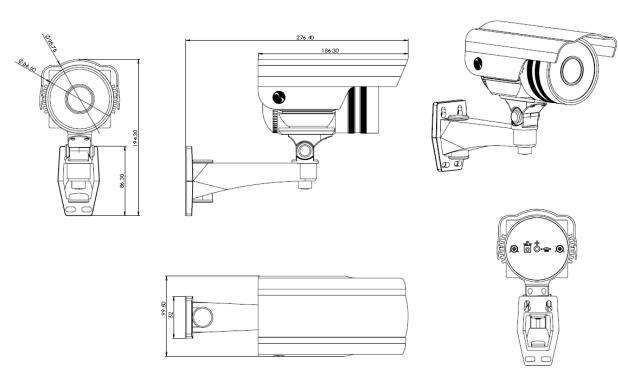

Outdoor Bullet Dimension

Ordering Information

Brand	Camera	Series	Bullet	Color	Environment	Lens	Infrared	Format
AD	CA	35	B	W = Silver	I = Indoor O = Outdoor	3 = 9-22mm Varifocal 5 = 3.6mm Fixed 6 = 6mm Fixed 7 = 3.8-9.5mm Varifocal	R	N = NTSC P = PAL

Related Products

Approvals