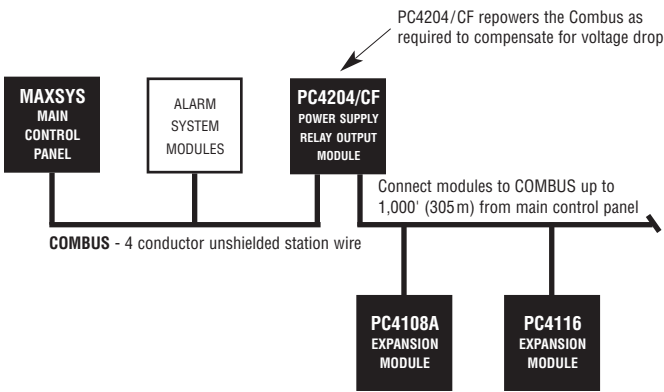

MAXSYS®

INTEGRATED SYSTEMS TECHNOLOGY

PC4108A / 4116

HARDWIRED ZONE EXPANSION MODULES

MAXSYS systems can be expanded in increments of 8 and 16 hardwired zones up to the rated capacity of each system using multiple PC4108A and PC4116 hardwired zone expansion modules.

Each module can be added as required anywhere on the system Combus providing the utmost in flexibility for hardwired zone expansion to meet customer requirements now and in the future!

PC4108A – 8 Zone Expansion Module

- provides 8 programmable hardwired zones
- **zone supervision** : zones can be NC with no EOLR, NO/NC with single EOLR or NC with double EOLR (5600ohm resistors)
- 30 programmable zone types & 8 zone options
- **VAUX output** : 12VDC, 250mA max. from Combus
- optional built-in tamper switch supervised by system
- connection for external tamper... supervised by system
- connect up to 1,000' (305m) from control panel via COMBUS
- operating environment - 32 to 122°F (0 to 50°C)
- 90% RH non-condensing
- current draw ...30mA (from Combus) *plus* power required for VAUX output if used

Typical System Arrangement

PC4116 – 16 Zone Expansion Module

- provides 16 programmable hardwired zones
- **zone supervision** : zones can be NC with no EOLR, NO/NC with single EOLR or NC with double EOLR (5600ohm resistors)
- 30 programmable zone types & 8 zone options
- **VAUX output** : 12VDC, 250mA max. from Combus
- connection for external tamper... supervised by system
- connect up to 1,000' (305m) from control panel via COMBUS
- operating environment - 32 to 122°F (0 to 50°C)
- 90% RH non-condensing
- current draw ...30mA (from Combus) *plus* power required for VAUX output if used